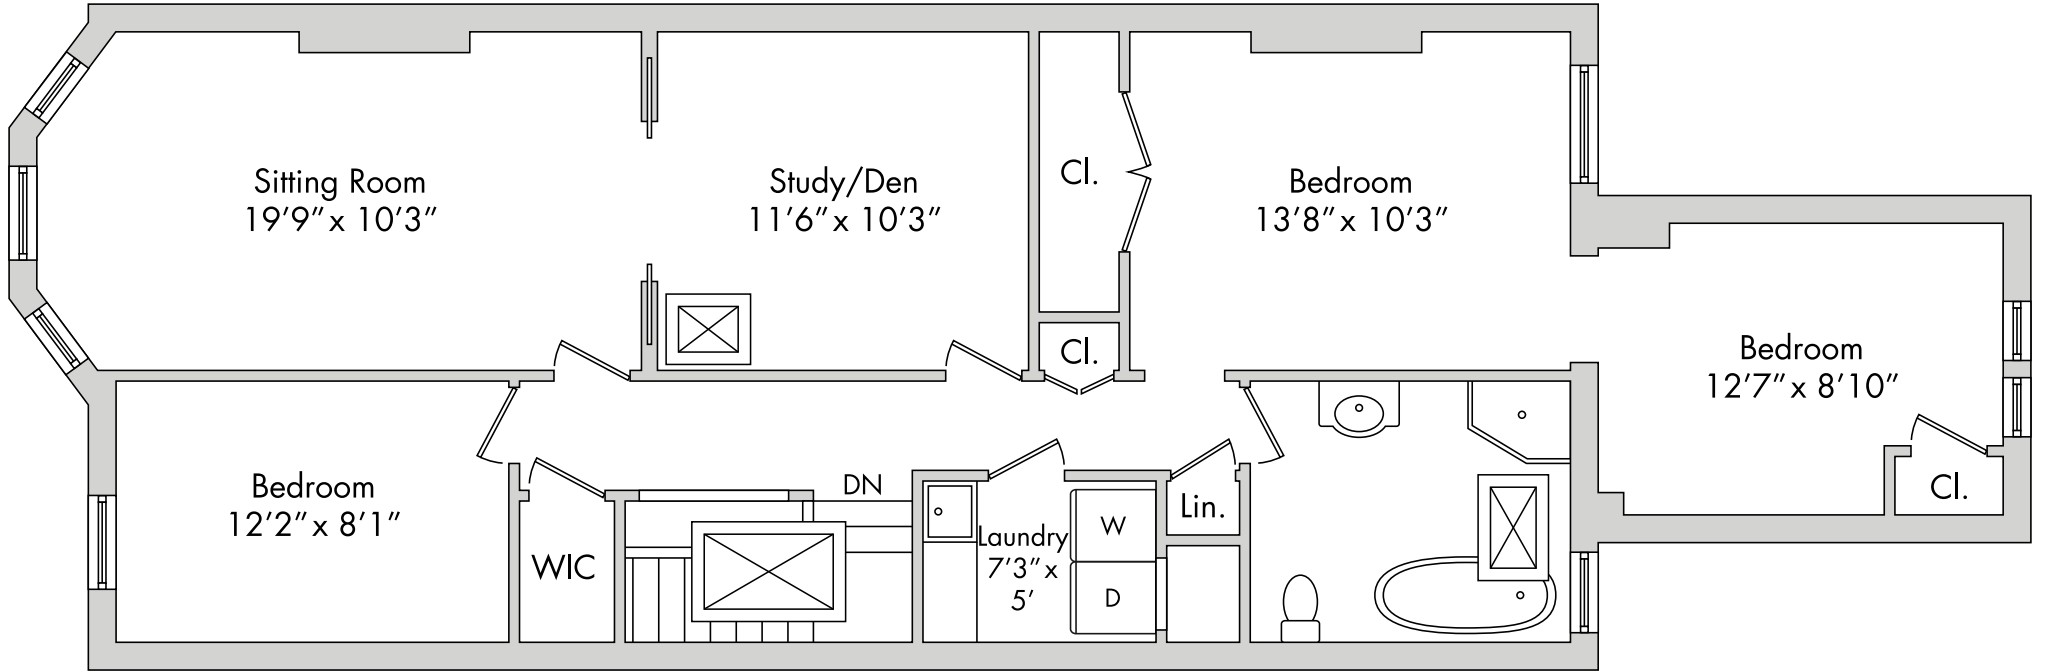

848 UNION ST . PARK SLOPE . BROOKLYN

THIRD FLOOR/UPSTAIRS

h: 9'3"

PARLOR FLOOR/DOWNSTAIRS

h: 9'11"